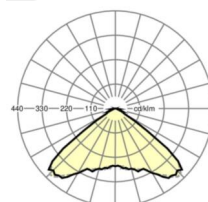

CHARACTERISTICS

Order number	19072001000
EAN number	4020863420537
Commodity code	94051190
Certification mark	IP 54, Protection class I, F, D, HACCP DIN10500/Food/IFS-application-related suitability/BRC, Indoor, CE
Impact resistance (IK rating)	IK03 (5°C bis 25°C)
Ambient temperatur	ta 5°C to 25°C
Warranty period	5 years

ELECTRICAL ENGINEERING

Controller	Electronic driver 3h emergency lighting with automatic self-test (1 pcs.)
System output	4W
Mains voltage	230V/50Hz

LIGHTING TECHNOLOGY

Placement	LED, Colour rendering/Light colour CRI ≥ 70 / 6000K
Colour tolerance (MacAdam)	7SDCM
Photobiological safety (Luminaire)	RG1
Nominal luminous flux	207lm
Nominal luminous flux-emergency lighting mode	207lm
Luminaire luminous efficiency	52lm/W
Beam angle	110° (C0) / 110° (C90)
UGR lat./long.	31.1 / 31.1

MECHANICS

Housing colour	traffic white RAL 9016
Dimensions (LxWxH/DxH)	765mm x 55mm x 35mm
Weight (net)	0.85kg
Type of installation	Mounting rail system installation, Light structure

Dimensions

L	765 mm	Length
B	55 mm	Width
H	35 mm	Height

DEEP-LINK

<https://www.regiolum.de/en/article/19072001000>